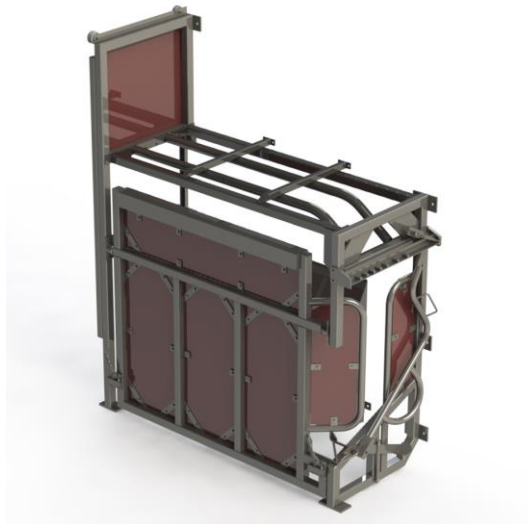

Caddle trap

(Caddle anaesthetisation box for small-and medium sized slaughterhouses)

- stationary wall version
- alle Teile aus Edelstahl und Kunststoff PE
- Side wall opening right or left
- Fixed installation in the slaughter room, system is anchored to the floor
- Backstop, manually operated and lift door
- Head fixation

Options:

- Free standing with stainless steel frame
- Mobile

Technical data:

- Outside dimensions: L 2'240 x W 970 x H 1'900 /2'640 mm
- Side wall (swing door) open: 1.15 m from the floor
- Swing radius side wall: 1'135 mm from the outer edge of the stunning unit